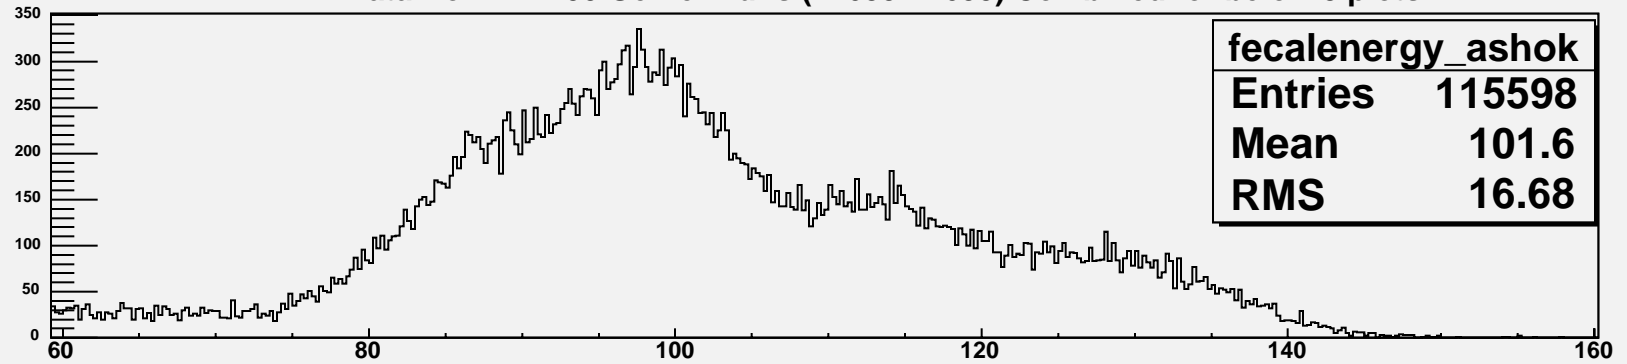

fecalenergy\_ashok

Data from All 100 GeV e- Runs (12635-12653) Combined for below 3 plots

fecalenergy\_pawel

fecalenergy\_shashi