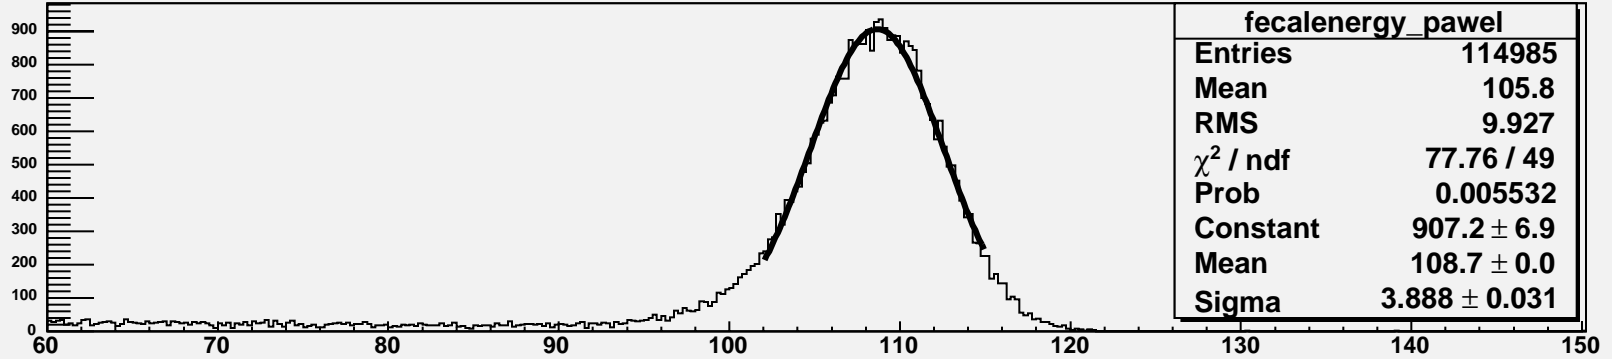

fecalenergy\_ashok

Data from All 100 GeV e- Runs (12635-12653) Combined for below 3 plots

fecalenergy\_pawel

fecalenergy\_shashi